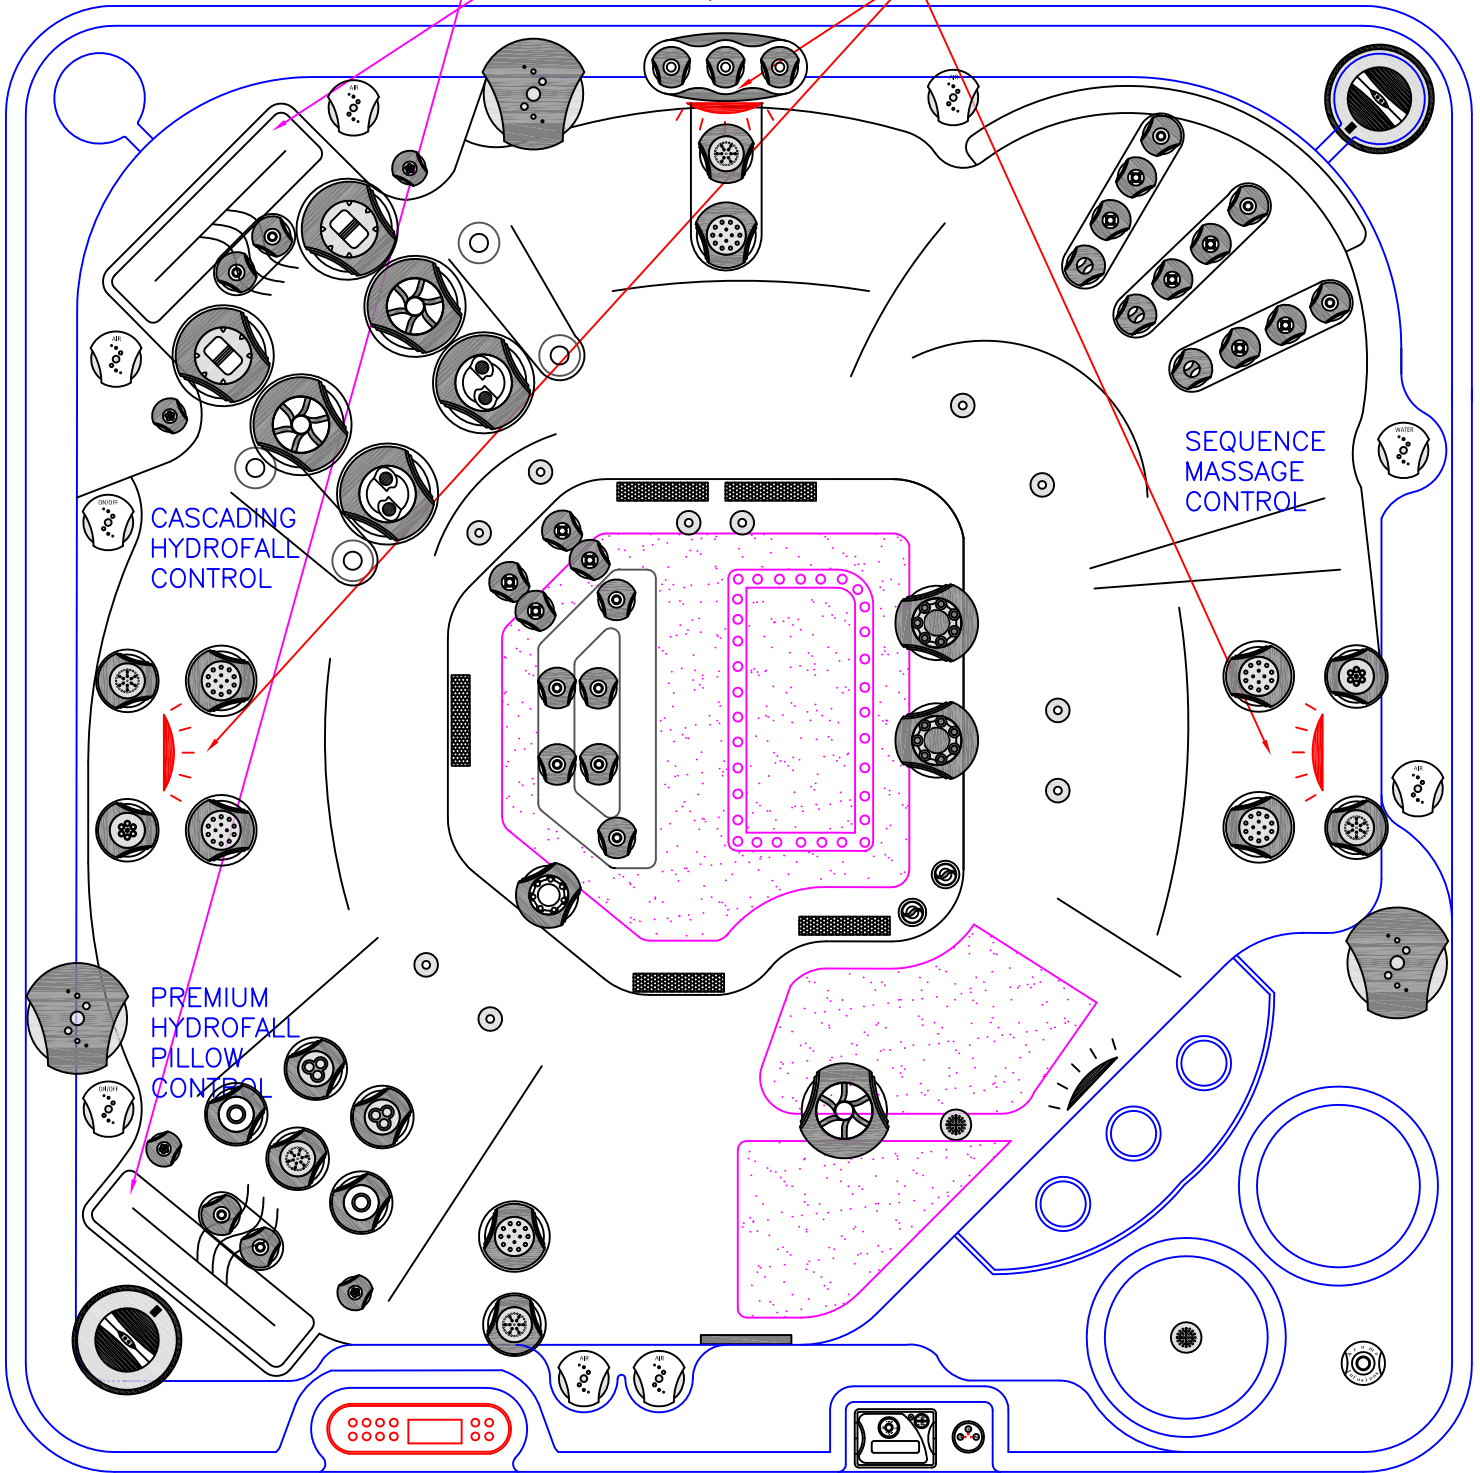

2011 SELF CLEAN 800 LUXURY

BOTH WATERFALLS ARE STANDARD – MUST BE INSTALLED ON ALL LUXURY MODELS

GARDEN FX LIGHT LOCATIONS – INSTALLED WHEN REQUIRED

STEREO BLOWER KEYPAD