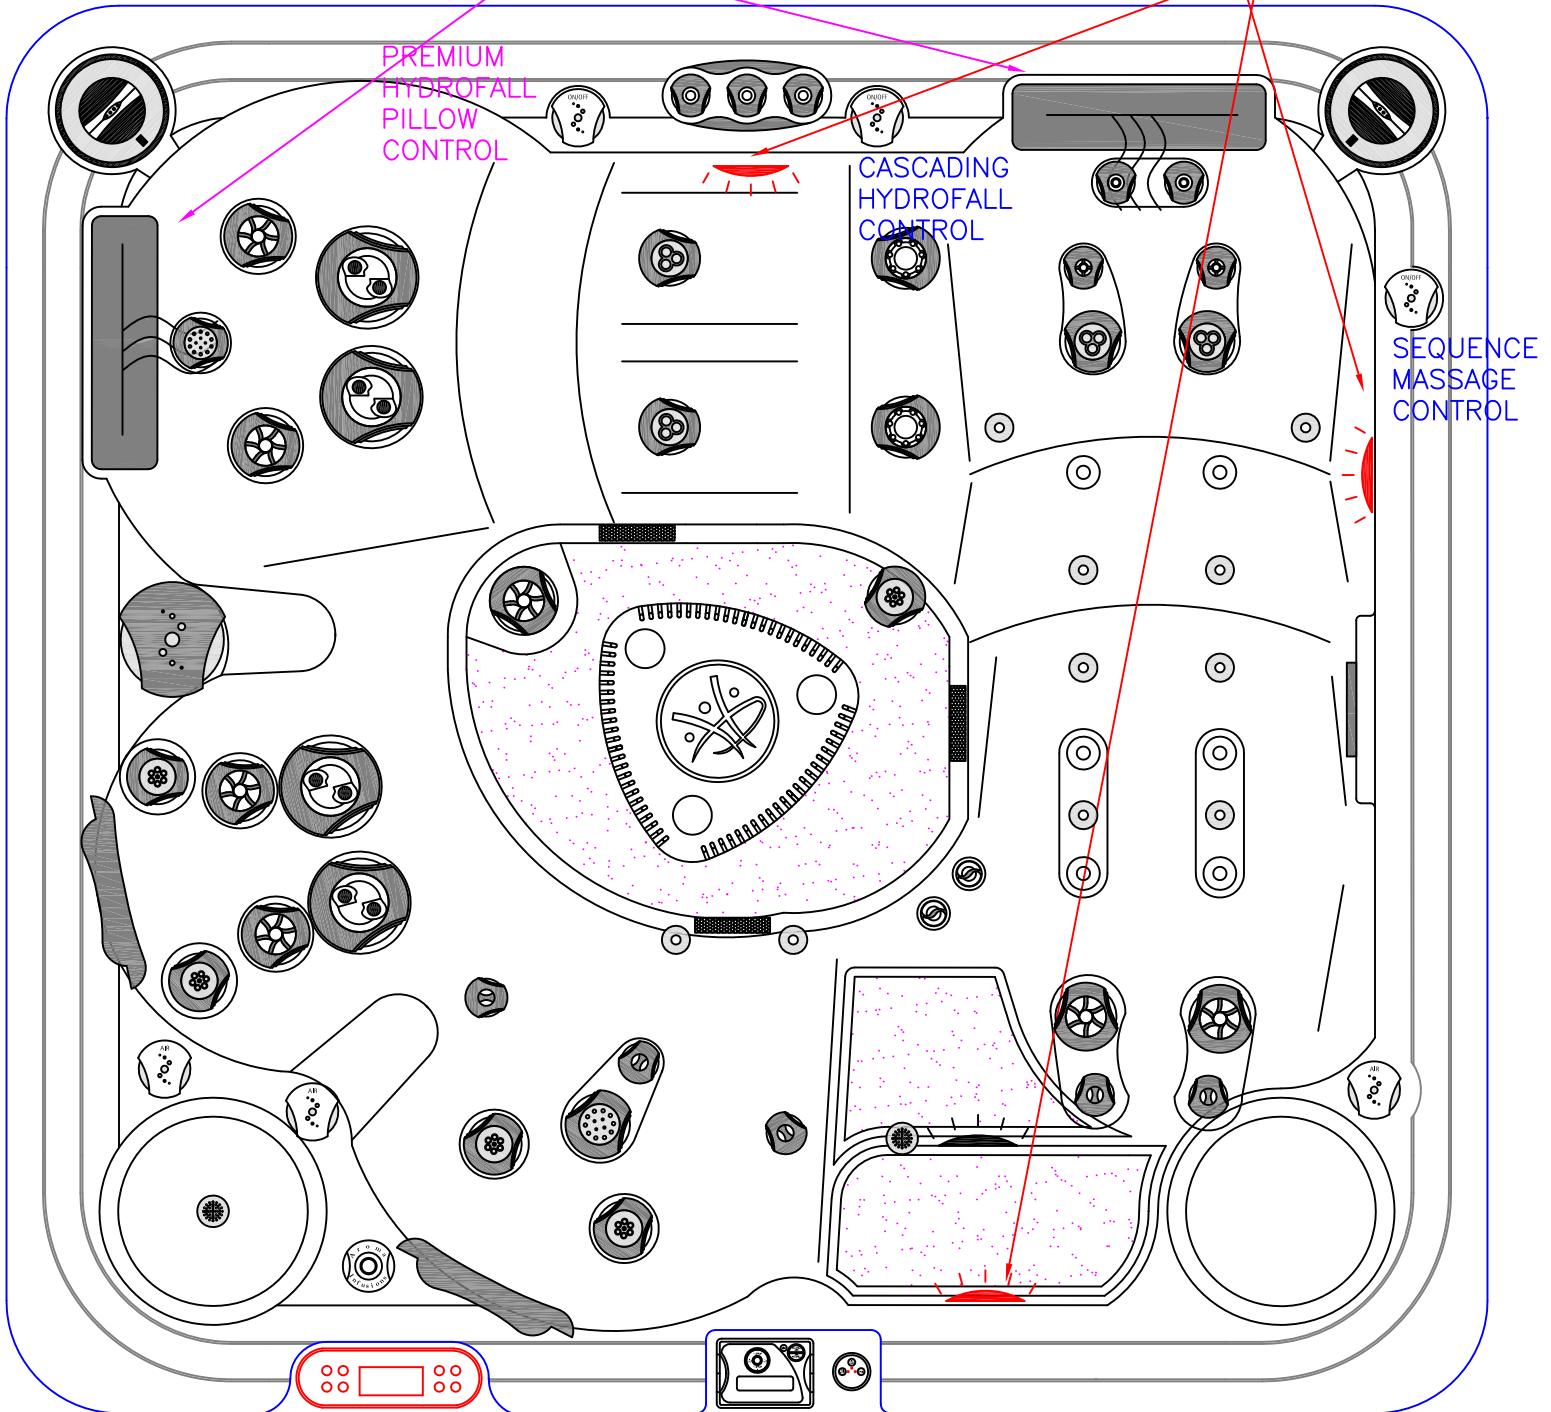

2011 SELF CLEAN 495 PLATINUM

BOTH WATERFALLS
ARE NOT STANDARD
— ONLY INSTALLED
WHEN ORDERED

GARDEN FX LIGHT
LOCATIONS —
INSTALLED WHEN
REQUIRED

PREMIUM
HYDROFALL
PILLOW
CONTROL

CASCADING
HYDROFALL
CONTROL

SEQUENCE
MESSAGE
CONTROL

STEREO BLOWER
KEYPAD KEYPAD