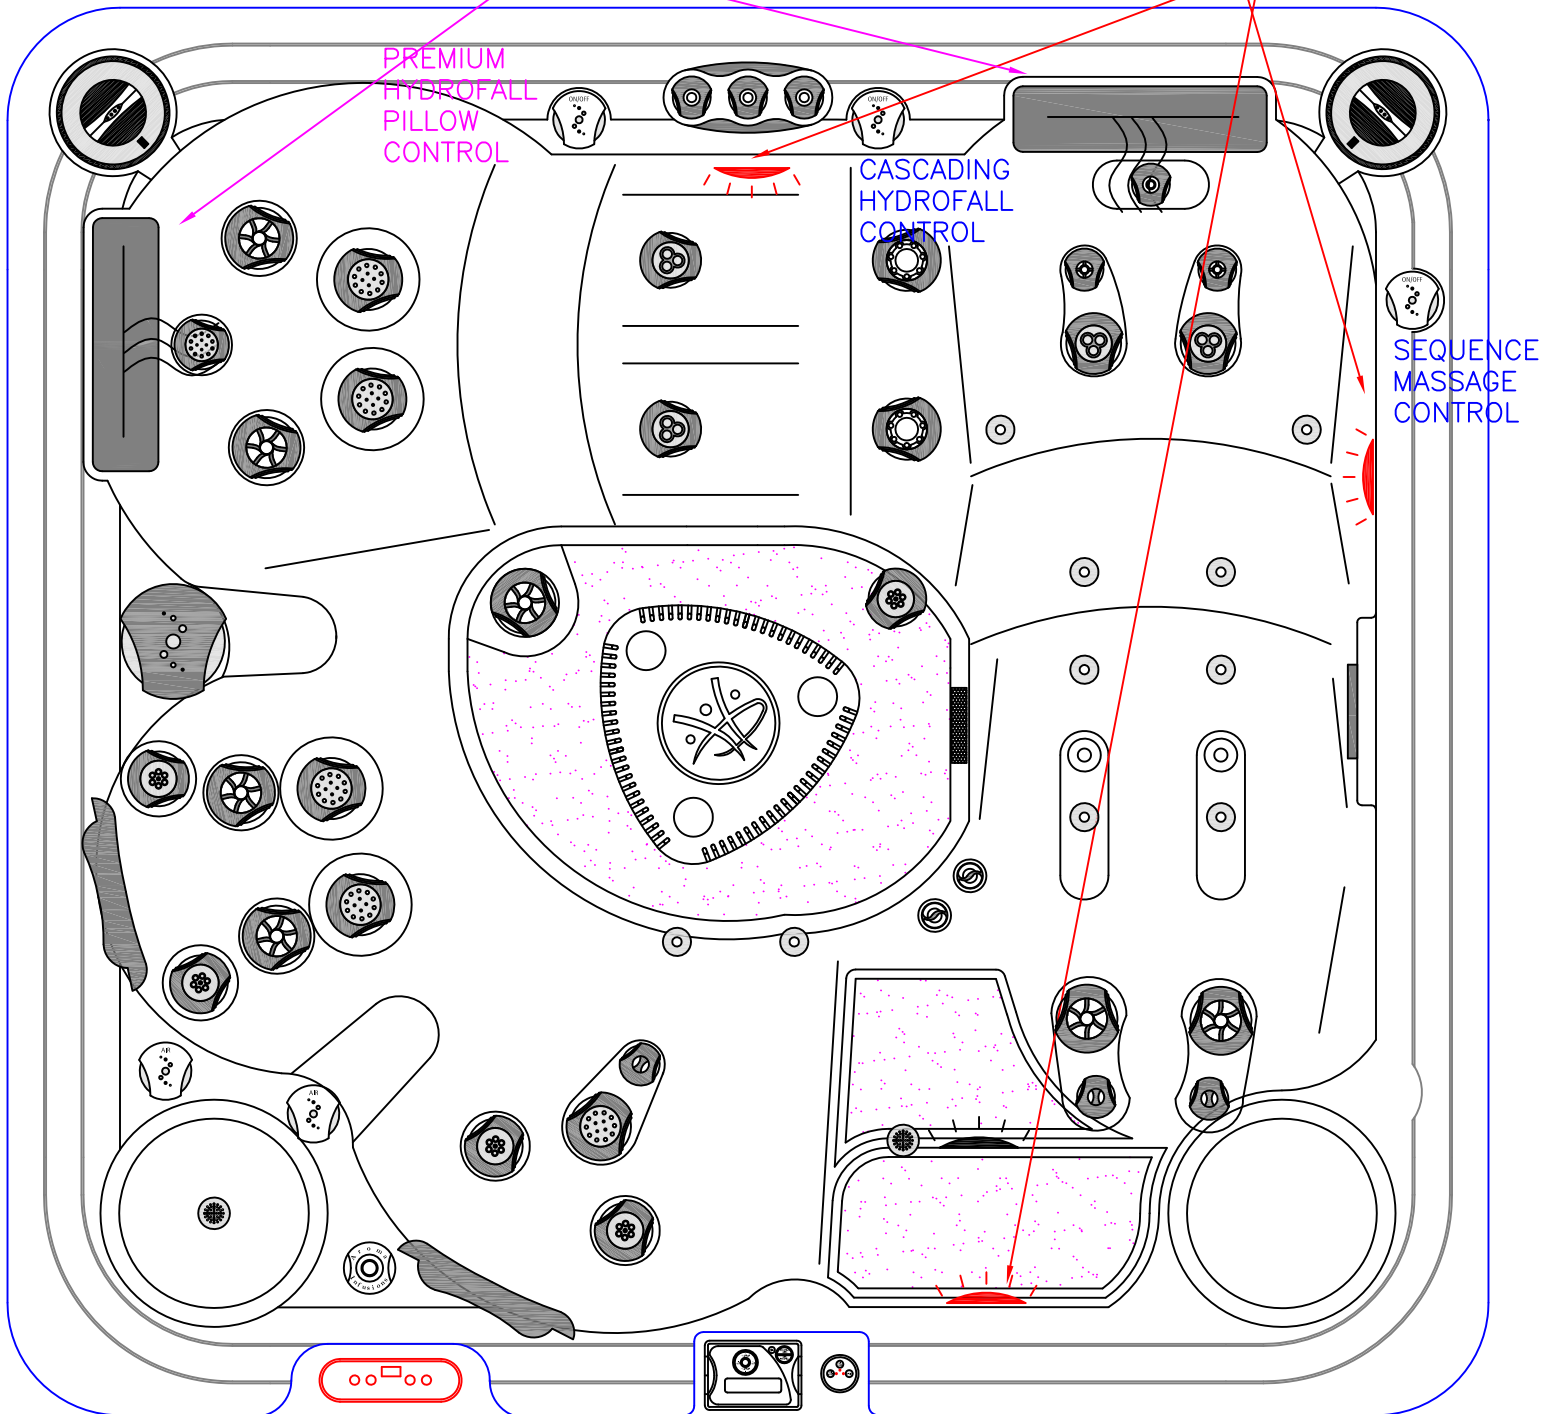

# 2011 SELF CLEAN 495 GOLD

BOTH WATERFALLS  
ARE NOT STANDARD  
— ONLY INSTALLED  
WHEN ORDERED

GARDEN FX LIGHT  
LOCATIONS —  
INSTALLED WHEN  
REQUIRED

PREMIUM  
HYDROFALL  
PILLOW  
CONTROL

CASCADING  
HYDROFALL  
CONTROL

SEQUENCE  
MESSAGE  
CONTROL

STEREO BLOWER  
KEYPAD KEYPAD